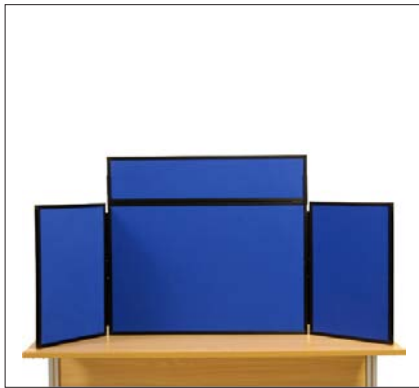

Table Top Folding Panel Display Kits

Midi Desk Top Display Stand

Folding Desk Top Display Stand with plastic frame. Includes rigid plastic carry case.

Colours: Blue, Red, Green, Grey, Black, Wine, Blueberry, Yellow

Sizes (Fabric Area)

Outer Panel: 574 x 419

Main Panel: 609 x 915

Header Panel: 183 x 880

3 Panel Maxi Desk Top Display Stand

Folding Desk Top Display Stand with plastic frame. Includes rigid plastic carry case.

Colours: Blue, Red, Green, Grey, Black, Wine, Blueberry, Yellow

Sizes (Fabric Area)

Each Panel: 880 x 574

4 Panel Maxi Desk Top Display Stand

Folding Desk Top Display Stand with plastic frame. Includes rigid plastic carry case.

Colours: Blue, Red, Green, Grey, Black, Wine, Blueberry, Yellow

Sizes (Fabric Area)

Each Panel: 880 x 574

Colour Swatches

Frame available in Black and Grey