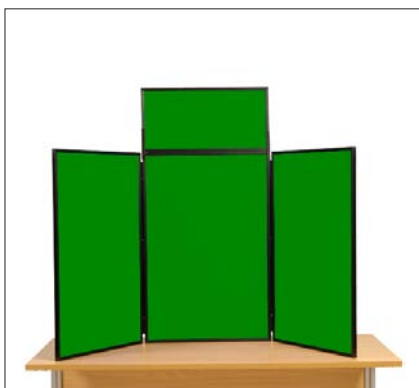

Table Top Folding Panel Display Kits

Midi Desk Top Display Stand

Folding Desk Top Display Stand with plastic frame. Includes rigid plastic carry case.

Colours: Blue, Red, Green, Grey, Black, Wine, Blueberry, Yellow

Sizes (Fabric Area)

Outer Panel: 574 x 419

Main Panel: 609 x 915

Header Panel: 183 x 880

3 Panel Maxi Desk Top Display Stand

Folding Desk Top Display Stand with plastic frame. Includes rigid plastic carry case.

Colours: Blue, Red, Green, Grey, Black, Wine, Blueberry, Yellow

Sizes (Fabric Area)

Each Panel: 880 x 574

4 Panel Maxi Desk Top Display Stand

Folding Desk Top Display Stand with plastic frame. Includes rigid plastic carry case.

Colours: Blue, Red, Green, Grey, Black, Wine, Blueberry, Yellow

Sizes (Fabric Area)

Each Panel: 880 x 574

Colour Swatches

Frame available in Black and Grey