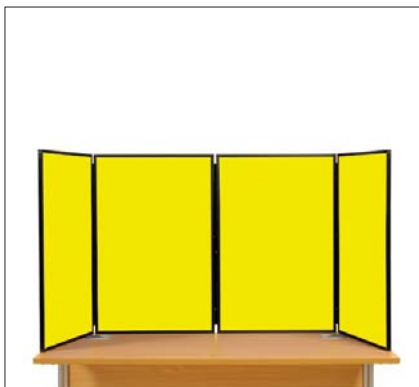

Table Top Folding Panel Display Kits

Midi Desk Top Display Stand

Folding Desk Top Display Stand with plastic frame. Includes rigid plastic carry case.

Colours: Blue, Red, Green, Grey, Black, Wine, Blueberry, Yellow

Sizes (Fabric Area)

Outer Panel: 574 x 419

Main Panel: 609 x 915

Header Panel: 183 x 880

3 Panel Maxi Desk Top Display Stand

Folding Desk Top Display Stand with plastic frame. Includes rigid plastic carry case.

Colours: Blue, Red, Green, Grey, Black, Wine, Blueberry, Yellow

Sizes (Fabric Area)

Each Panel: 880 x 574

4 Panel Maxi Desk Top Display Stand

Folding Desk Top Display Stand with plastic frame. Includes rigid plastic carry case.

Colours: Blue, Red, Green, Grey, Black, Wine, Blueberry, Yellow

Sizes (Fabric Area)

Each Panel: 880 x 574

Colour Swatches

Frame available in Black and Grey